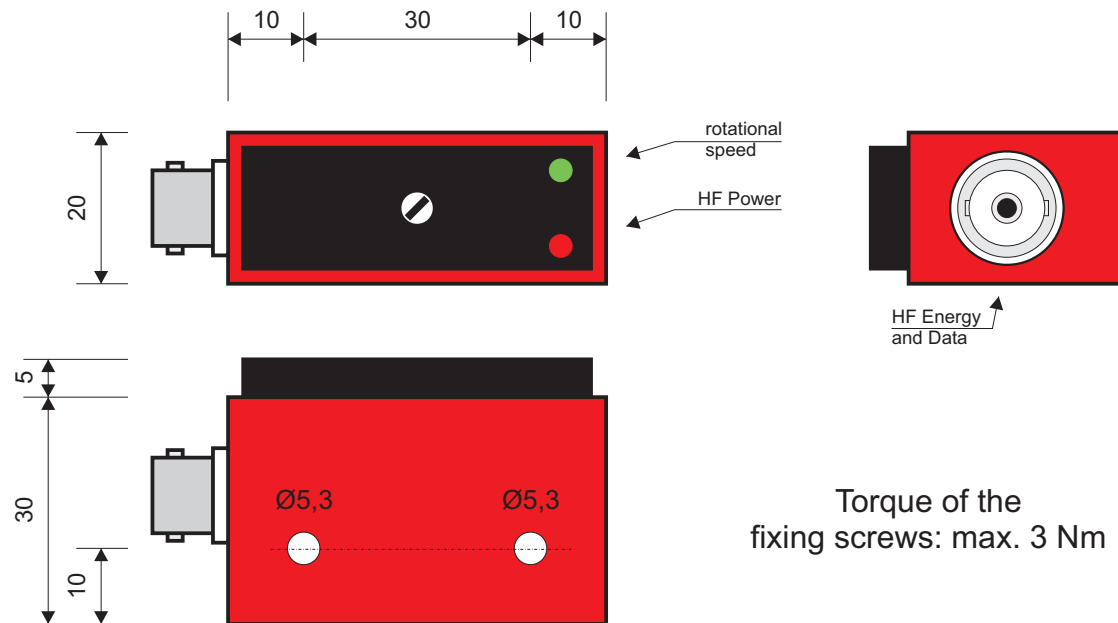

## Pickup Type 8a

Torque of the  
fixing screws: max. 3 Nm

Order code: A\_8a\_<temperature>\_<VFreq>\_<PCM>\_<ConP>\_<ConD><cable>\_<length>\_<Power>\_<sys>\_<water>

-10+ 85°C	-	-	BNC	BNC	RG58	in m	3W	-	-
-25+125°C	6,4MHz	pcm	TNC	TNC	RG316	-	5W	Inba	wa
-45+85°C	3,2MHz		N	N	RG142	0,4	10W	InFu	
-45+160°C			SA	SA	RG213	4	xW	Fu	
			SB	SB	Mar	x			
			Fi	Fi					
			Le	Le					